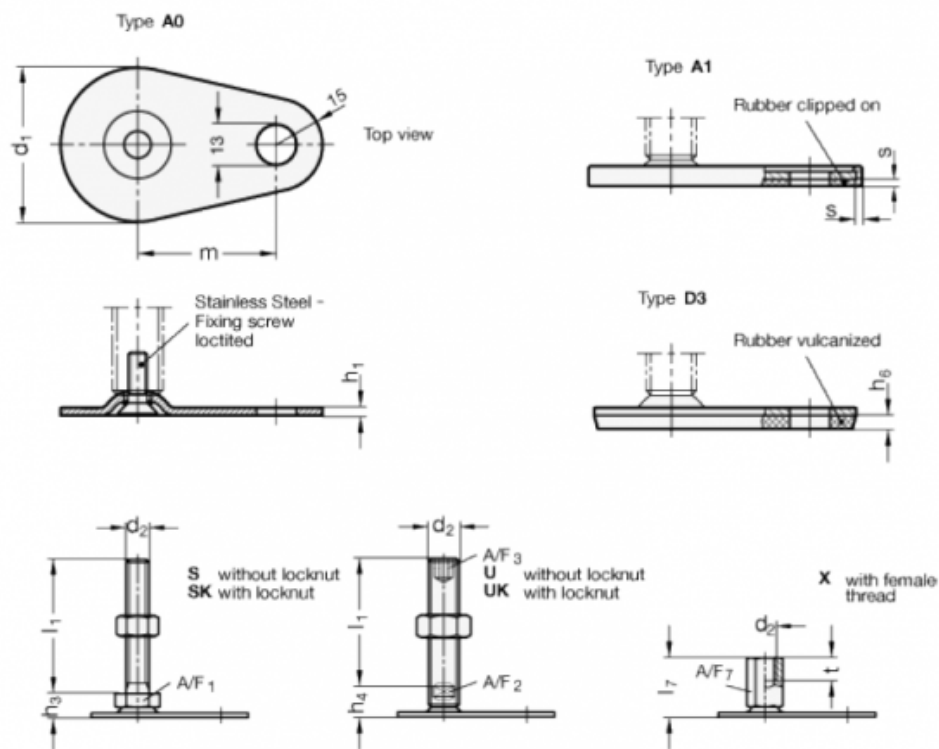

# Data Sheet

Article number: 204280M1050A0SK

Description: E+G levelling foot  
GN 42-80-M10-50-A0-SK

Note: SK With nut, External hexagon at the bottom

## Measures

A/F1 = 17

d1 = 80

d2 = M10

h1 = 3

h3 = 12

h6 =

l1 = 50

m = 70

s =